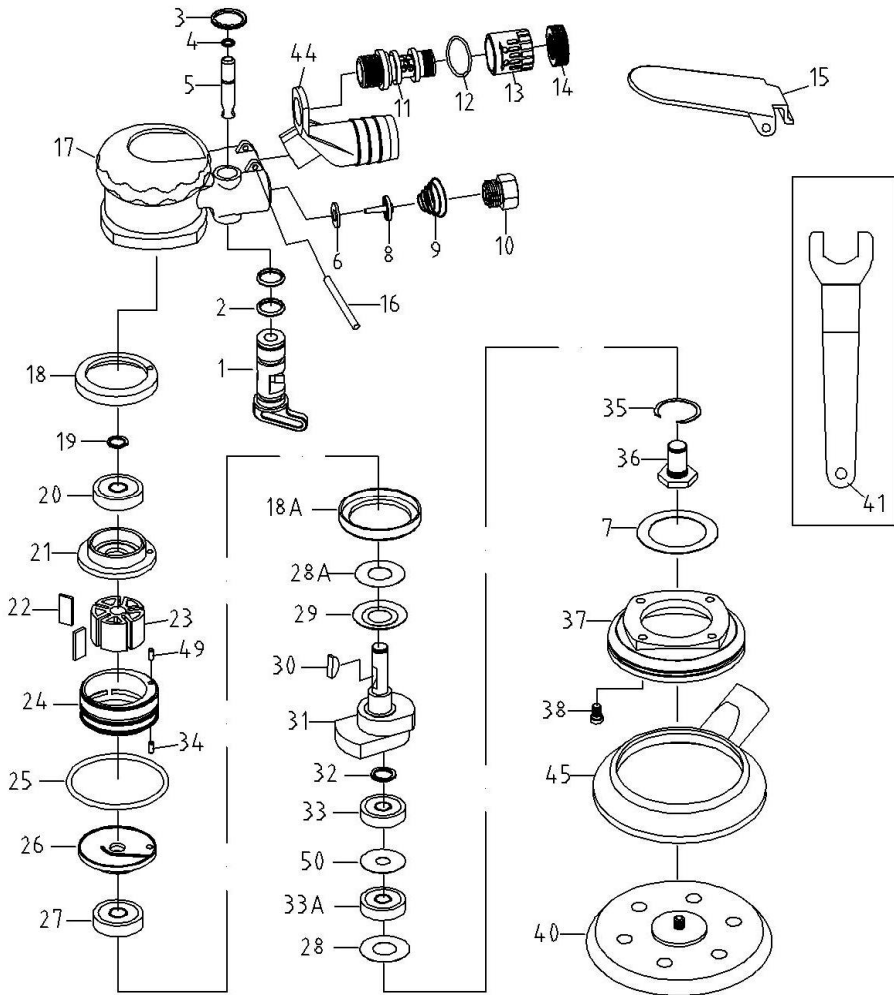

# **Model No. A12-E2902C**

## **6" RANDOM ORBITAL SANDER**

Part No.	Description	Q'ty	Part No.	Description	Q'ty	Part No.	Description	Q'ty
1	Regulator	1	18	Rubber Bushing	1	34	PIN (3*8)	1
2	O-Ring	2	18A	Rubber Bushing	1	35	Snap Ring	1
3	Snap Ring	1	19	Snap Ring	1	36	Shaft	1
4	O-Ring	1	20	Bearing (6000ZZ)	1	37	Hosing Cover	1
5	Valve Stem	1	21	Rear Plate	1	38	Screw	4
6	Washer	1	22	Rotor Blade	5	40	Pad	1
7	Washer	1	23	Rotor	1	41	Stop Spanner	1
8	Valve	1	24	Cylinder	1	44	Vacuum Adapter	1
9	Spring	1	25	O-Ring	1	45	Shroud	1
10	Air Inlet	1	26	Front Plate	1	49	Pin (3*14L)	1
11	Muffler Body	1set	27	Bearing (6002ZZ)	1	50	Shim	1
12	O-Ring		28	Washer	1			
13	Exhaust Sleeve		29	Washer	1			
14	Nut		30	Rotor Key	1			
15	Lever	1	31	Motor Shaft Balancer (6")	1			
16	Pin	1	32	Snap Ring	1			
17	Housing	1	33A	Bearing (6001LU)	1			