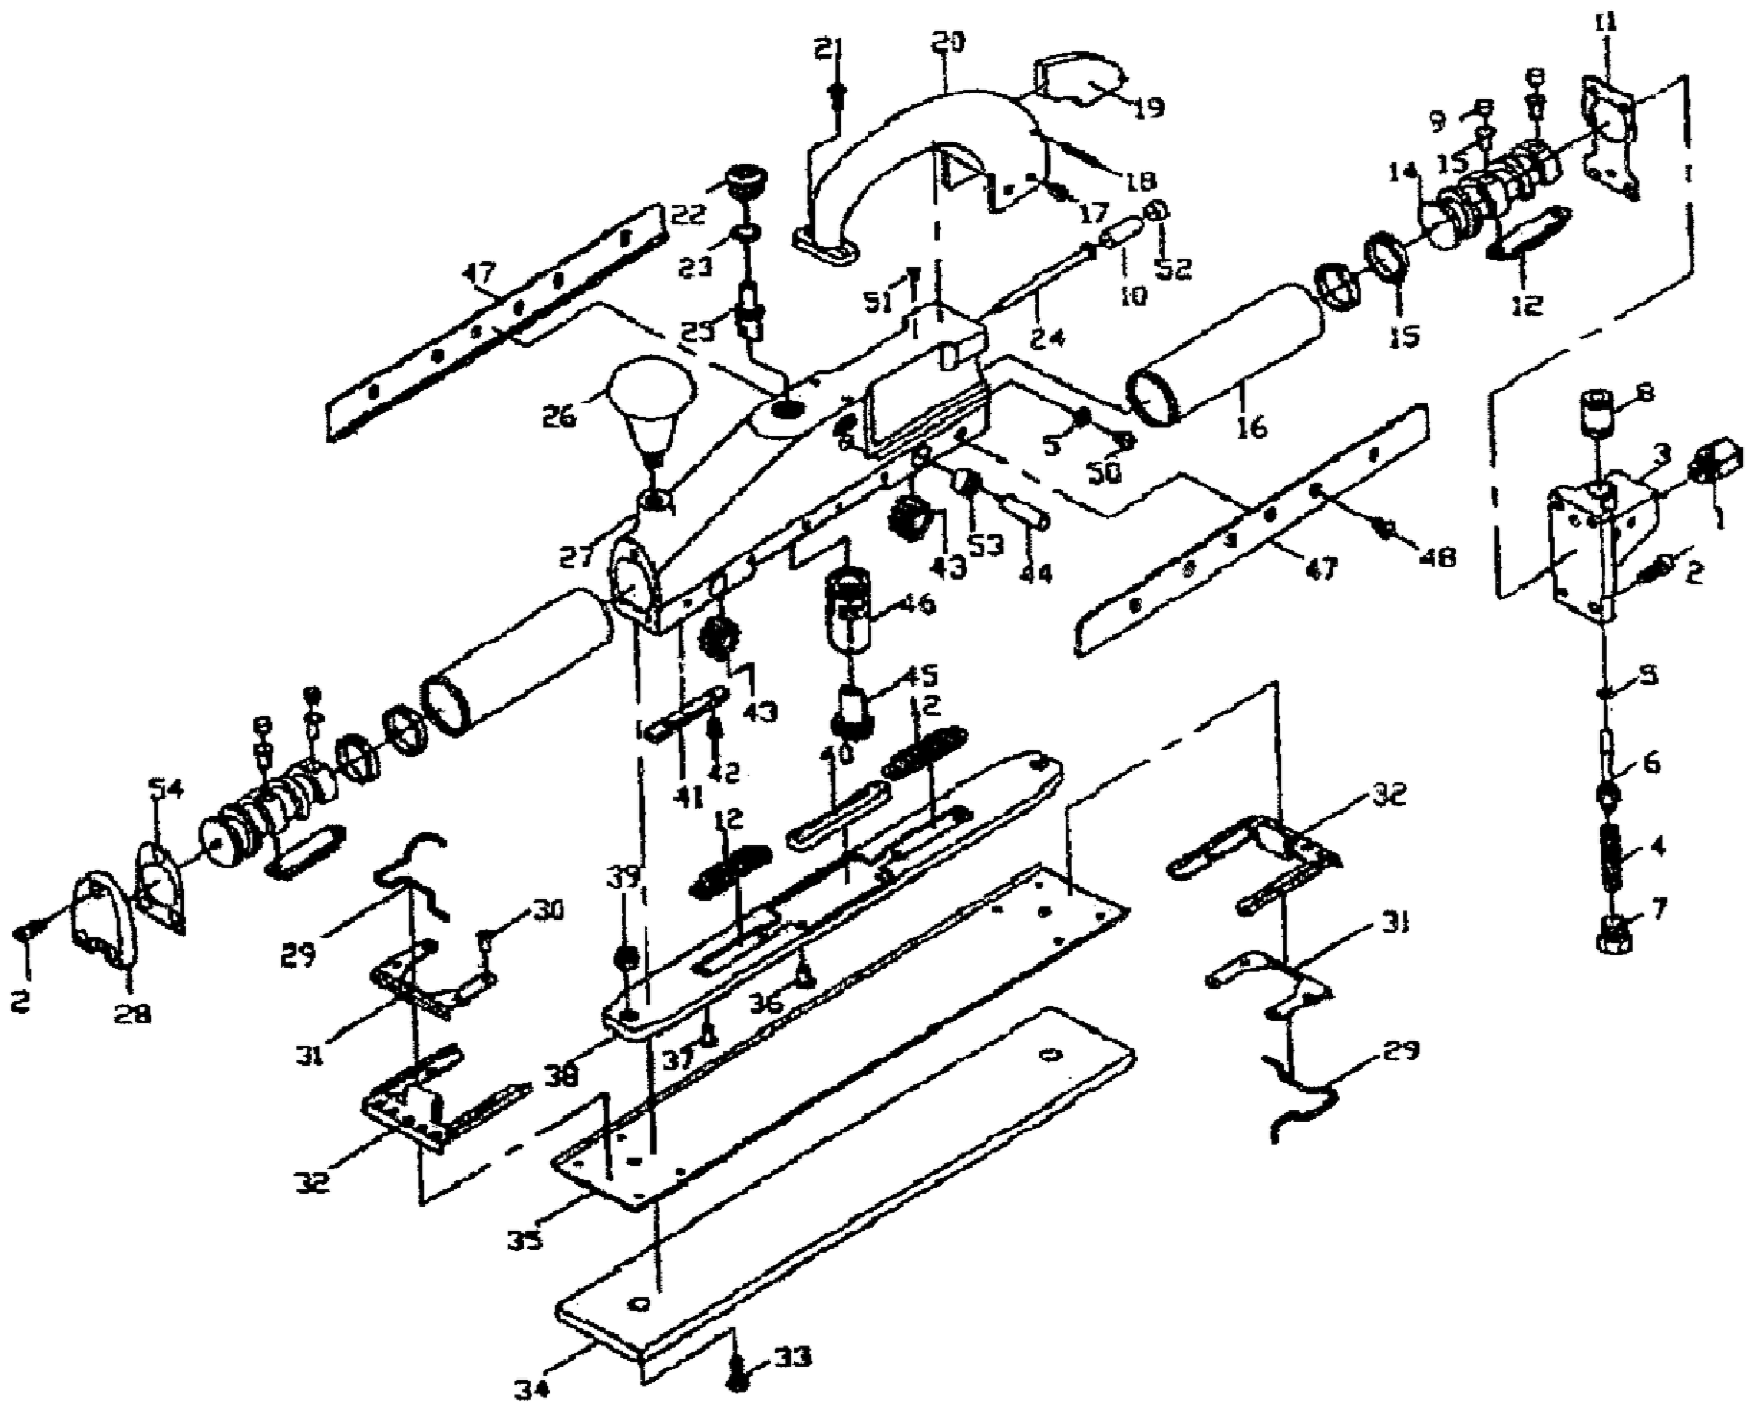

# Model No. A12-K0901

## STRAIGHT-LINE SANDER

Part No.	Description	Q'ty	Part No.	Description	Q'ty	Part No.	Description	Q'ty
1	Air Inlet	1	19	Trigger	1	37	Rivet	4
2	Screw	7	20	Handle	1	38	Pad Boat	1
3	Rear Cover	1	21	Screw	2	39	Locking Nut	2
4	Spring	1	22	Plug	1	40	Side Gear	1
5	O-Ring	2	23	O-Ring	1	41	Brass Plate	4
6	Valve Stem	1	24	Pin	1	42	Screw	8
7	Valve Plug	1	25	Switch	1	43	Transmission Gear	2
8	Valve Collar	1	26	Palm Handle	1	44	Gear Shaft	2
9	Oil Cotton-1	4	27	Body	1	45	Switch Gera	1
10	Oil Cotton-2	1	28	Front Cover	1	46	Switch Sleeve	1
11	Gasket	1	29	Wire Clip	2	47	Boat Guide	2
12	Flat Gear	4	30	Rivet	8	48	Screw	12
13	Rivet	4	31	Compression Space	2	50	Screw	1
14	Piston	2	32	Fixed Plate	2	51	Rivt	1
15	Piston Ring	4	33	Screw	2	52	Plug	1
16	Cylinder	2	34	Foam Pad	1	53	Needle Bearing	4
17	Screw	4	35	Pad Ass'ly(#29-32,#34#35)	1	54	Front Gasket	1
18	Spring Pin	1	36	Rivet	2			