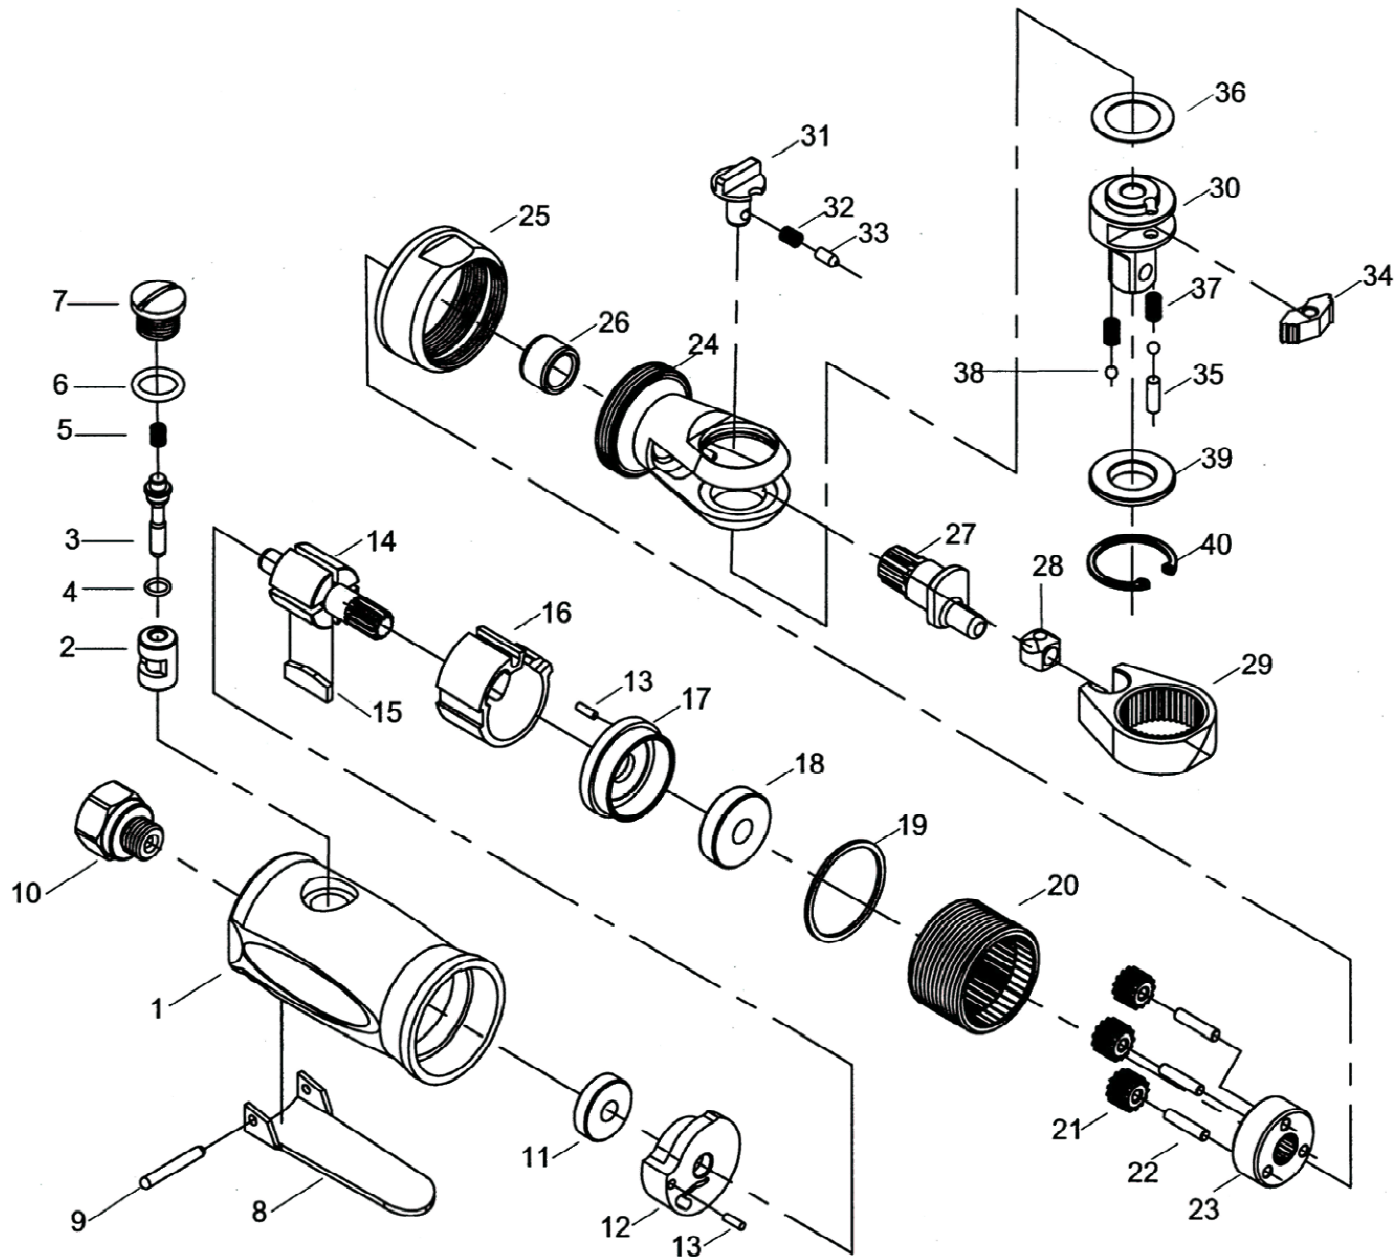

# Model No. A13-L7601

## 1/4" MINI AIR RATCHET WRENCH

Part No.	Description	Q'ty	Part No.	Description	Q'ty
1	Housing	1	21	Idler Gear	3
2	Throttle Valve	1	22	Idler Gear Pin	3
3	Roll Pin	1	23	Idler Gear Plate	1
4	O-ring	1	24	Ratchet Housing	1
5	Spring	1	25	Clamp Nut	1
6	O-ring	1	26	Bushing	1
7	Valve Plug	1	27	Crank Shaft	1
8	Throttle Lever	1	28	Drive Bushing	1
9	Spring Pin	1	29	Ratchet Yoke	1
10	Air Strainer Assembly	1	30	Ratchet Anvil	1
11	Rear Bearing	1	31	Reverse Button	1
12	Rear Plate	1	32	Spring	1
13	Cylinder Pin	2	33	Lock Pin	1
14	Rotor	1	34	Ratchet Pawl	1
15	Rotor Blade	4	35	Pin	1
16	Cylinder	1	36	Washer	1
17	Front Plate	1	37	Spring	2
18	Front Bearing	1	38	Steel Ball	2
19	Washer	1	39	Thrust Washer	1
20	Thread Ring Gear	1	40	Retainer Ring	1